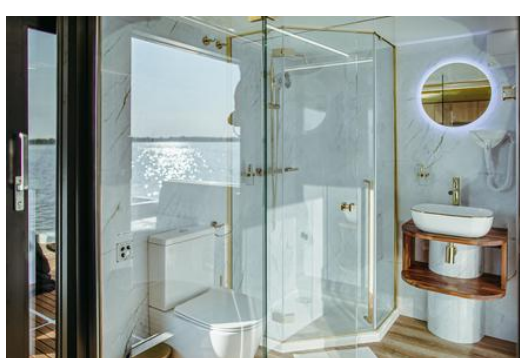

DOUBLE CONTROL

Interior